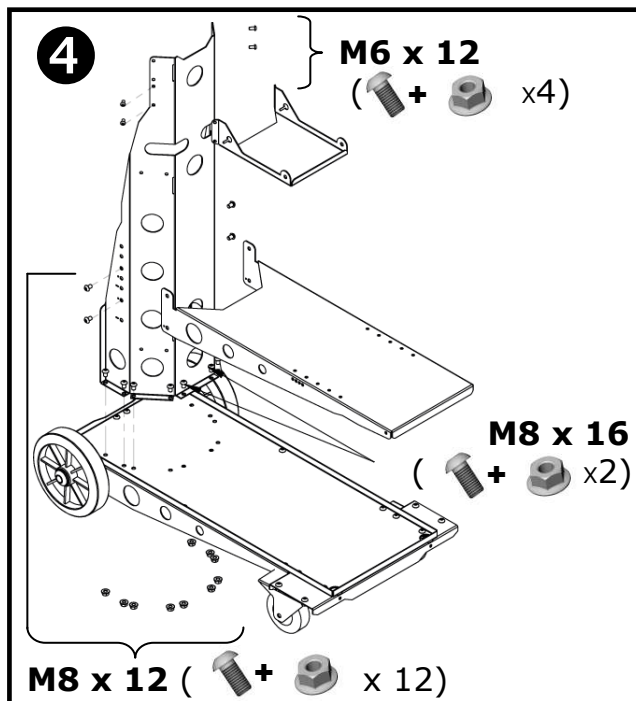

# Chariot 10m / 10m Trolley / 10m Fahrwagen

# Chariot 10m / 10m Trolley / 10m Fahrwagen

7

**MIG INVERTER**

**M8 x 12**  
( + x4)

**M6 x 35**  
( + x2)

**MIG INVERTER XL**

**M8 x 12**  
( + x4)

**M6 x 35**  
( + x2)

**TIG 250 DC**

**M8 x 12**  
( + x4)

**M6 x 35**  
( + x2)

**Option : 041271**